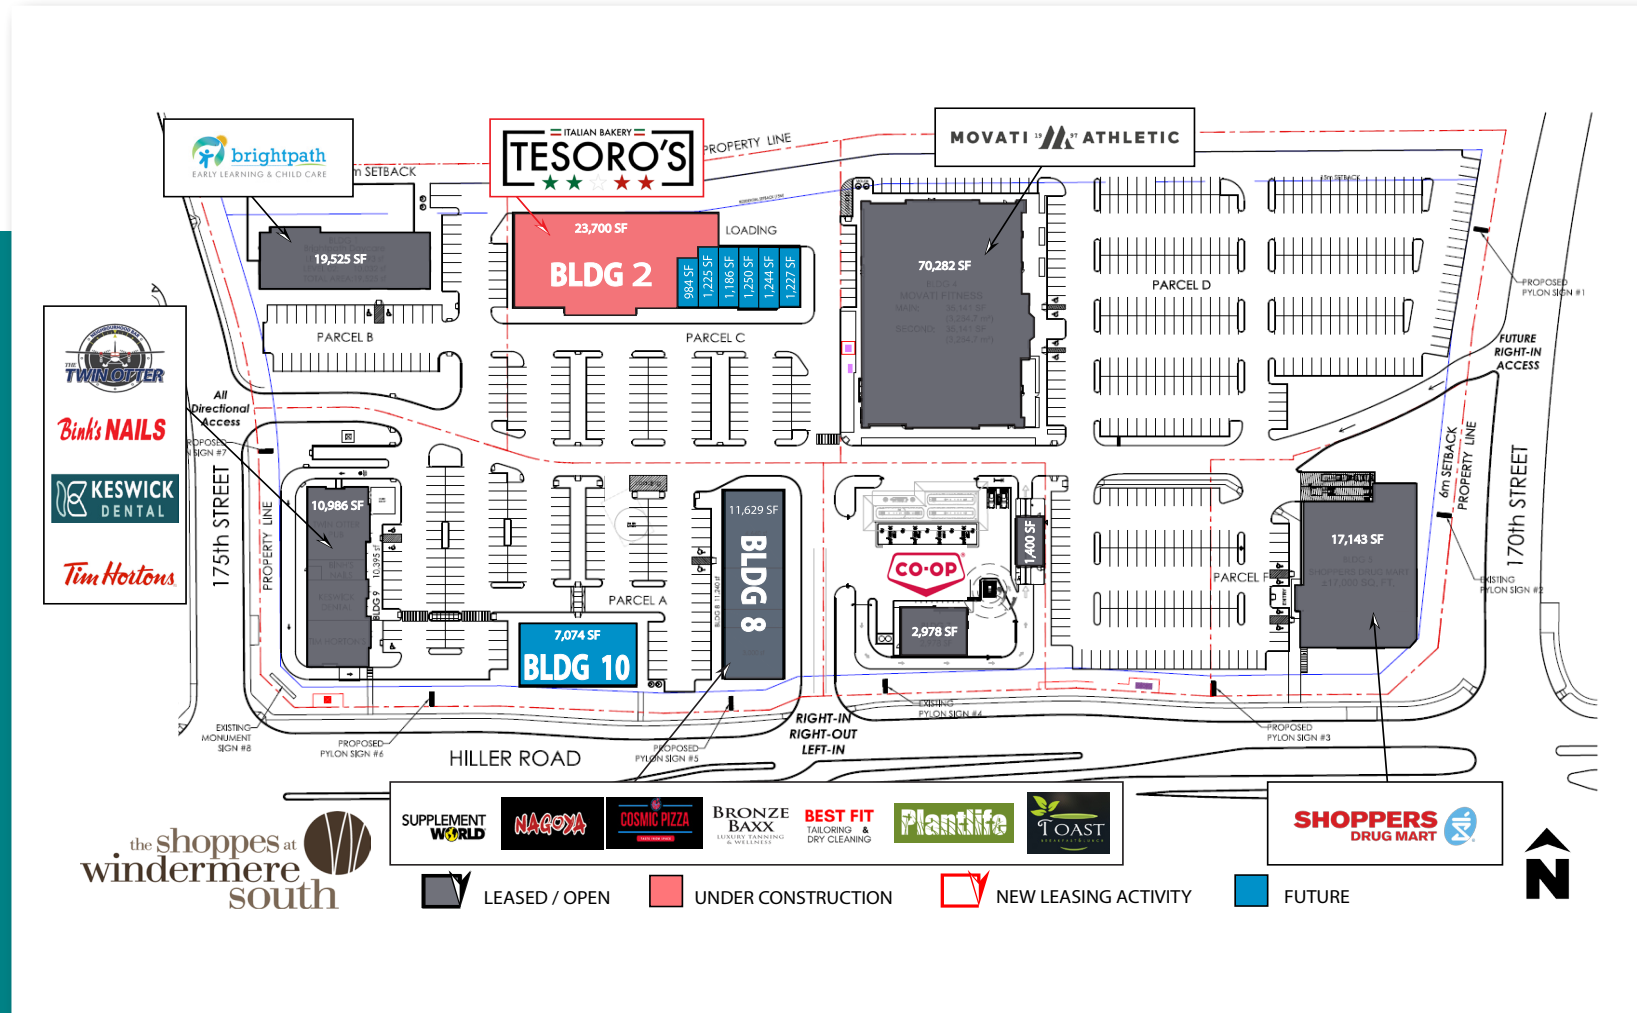

SITE PLAN

SHOPPES AT WINDERMERE SOUTH

the shoppes at
windermere
south

SUPPLEMENT WORLD | NAGOYA | COSMIC PIZZA | BRONZE BAXX | BEST FIT | Planlife | TOAST | SHOPPERS DRUG MART

JENNIE STYLES
RETAIL LEASING
HARVARD DEVELOPMENTS